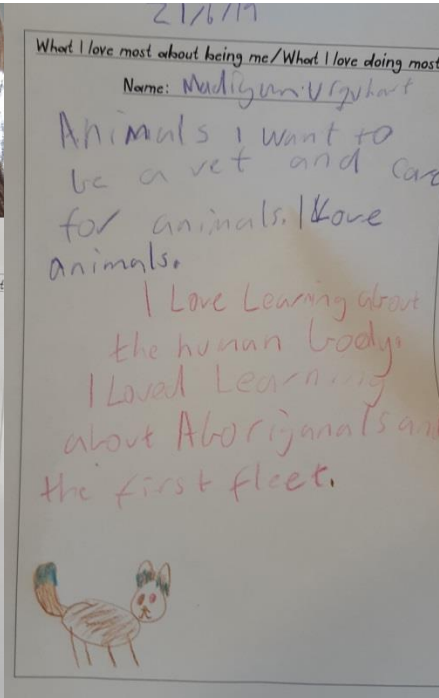

Chaplain's Spot

'What I love most about being me'

"I'm having FuN. I'm being myself. I'm doing what I love. That's all that matters." James Charles

Last Friday, 22 students came to the library during lunch, and wrote or drew what they love doing most. Here are some of their creations. Sorry I couldn't fit them all.

Quote of the week:

I look in the mirror and see a few scars, but I like myself. Steven Adler

Alan Silverwood – Chaplain - Pastoral care for our community, Tuesday
Thursday Friday. [silverwood.alan.1@edumail.vic.gov.au]